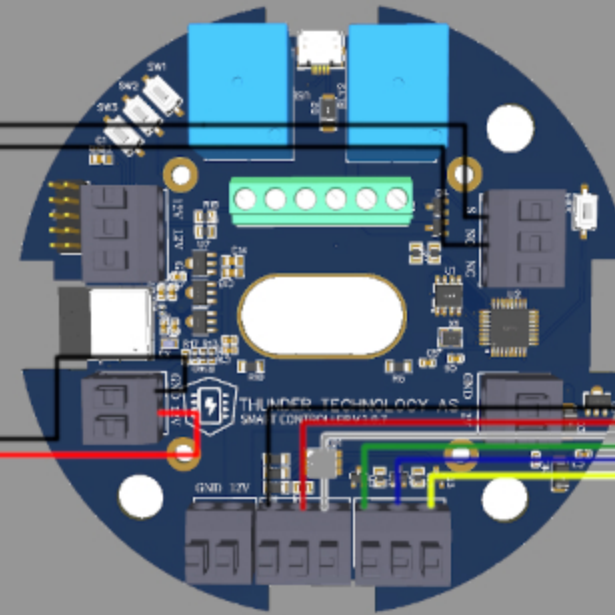

Controller unit communicates over wifi / BLE to the cloud.

Power adapter to power the unit inside of the door

Colors of wires on code panel and where to connect them.

Wall mounted controller unit inside of the door.

Electronic strike mounted inside the door frame

Code panel mounted outside on wall beside the door.