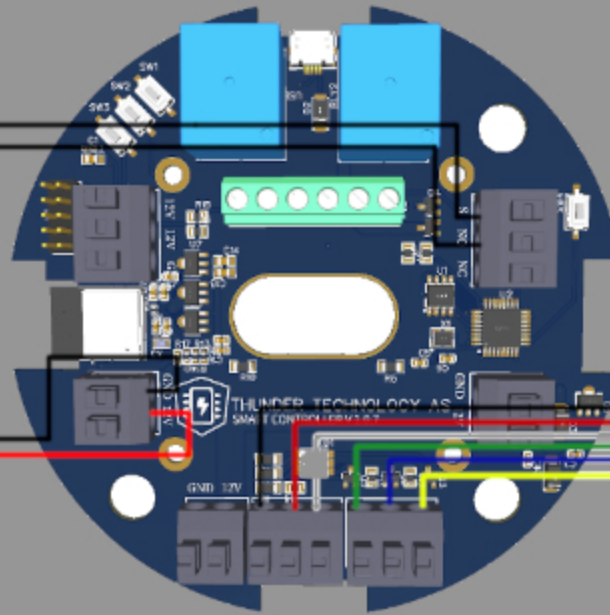

Controller unit communicates over wifi / BLE to the cloud.

Power adapter to power the unit inside of the door

Colors of wires on code panel and where to connect them.

Wall mounted controller unit inside of the door.

Electronic strike mounted inside the door frame

Code panel mounted outside on wall beside the door.